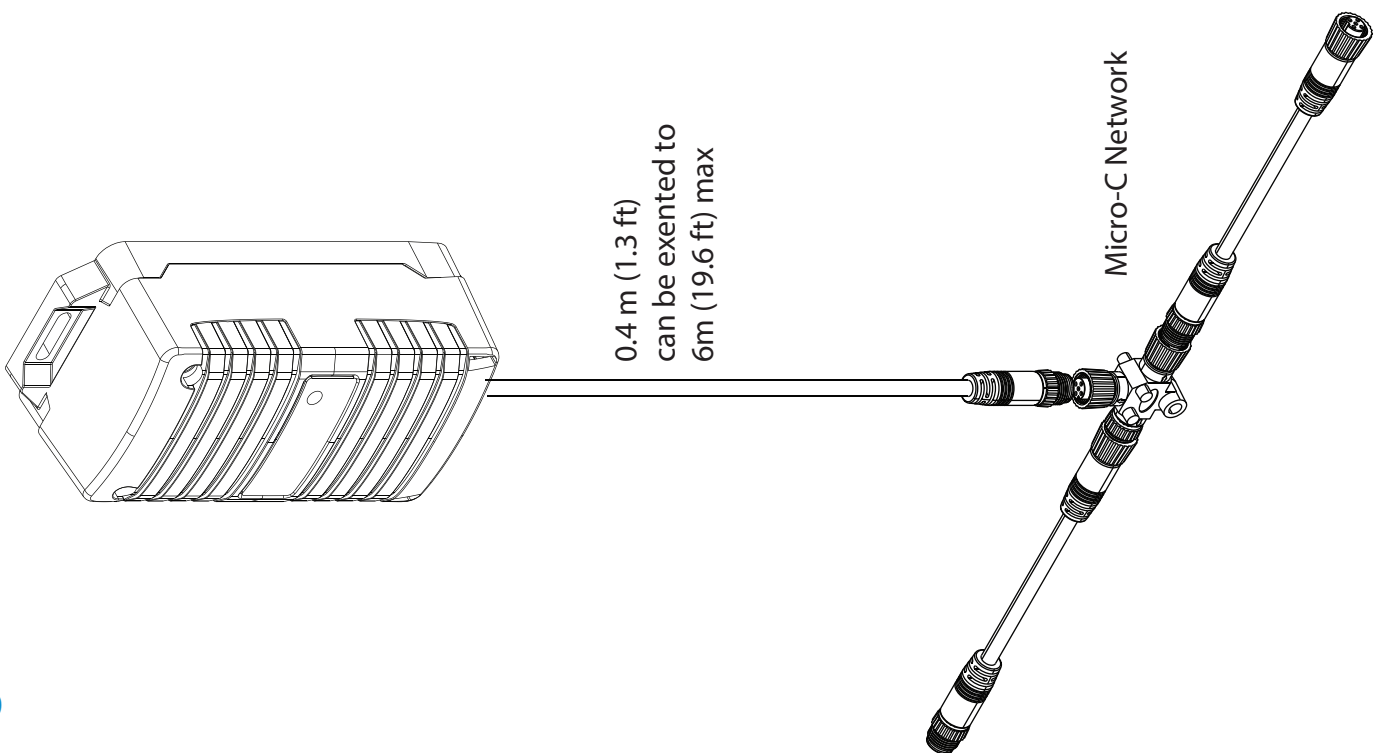

www.bandg.com

For product manuals, technical specifications, certificates and declarations, refer to the product website on:

Wiring

Supplied Parts

B&G

H5000 Barometer Network Alarm 3D Motion Installation Guide

Dimensions

Flush Mount

3D Motion

Mounting Location