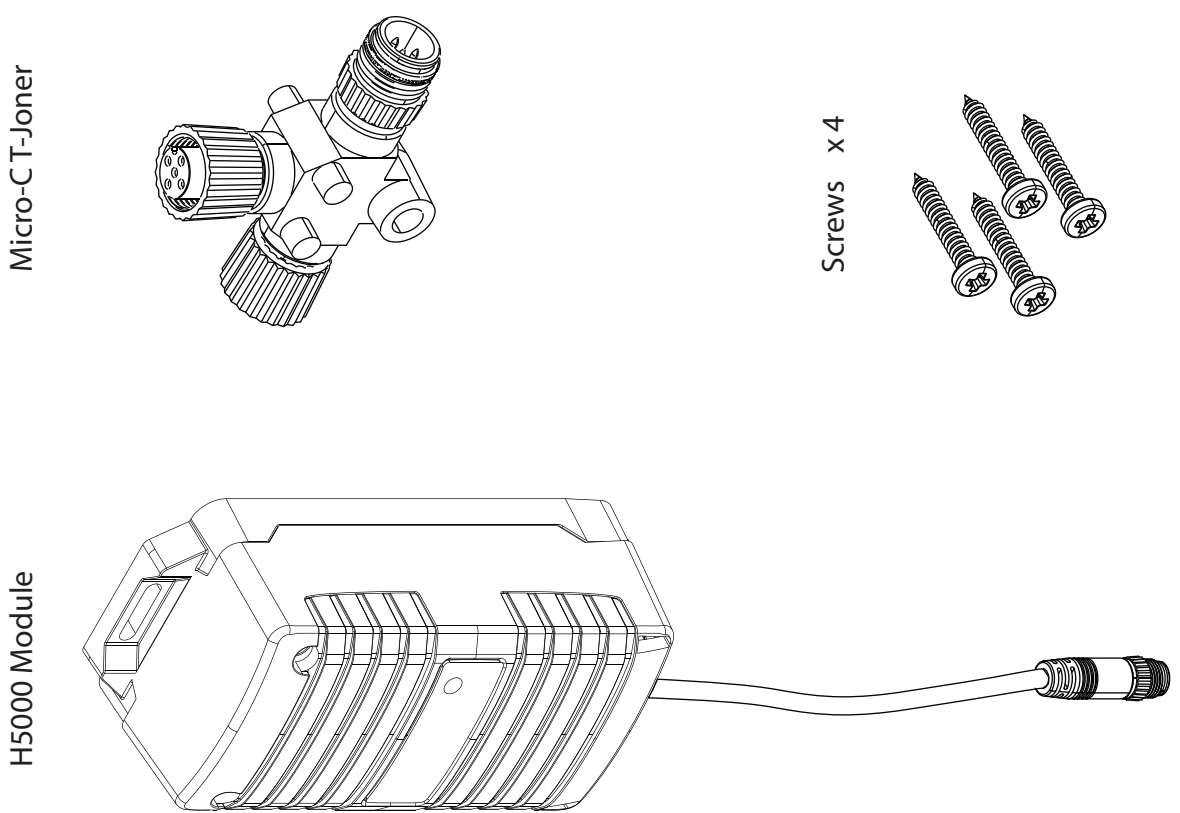

www.bandg.com

For product manuals, technical specifications, certificates and declarations, refer to the product website on:

Wiring

Supplied Parts

B&G

H5000 Barometer Network Alarm 3D Motion Installation Guide

Dimensions

Flush Mount

3D Motion

Mounting Location