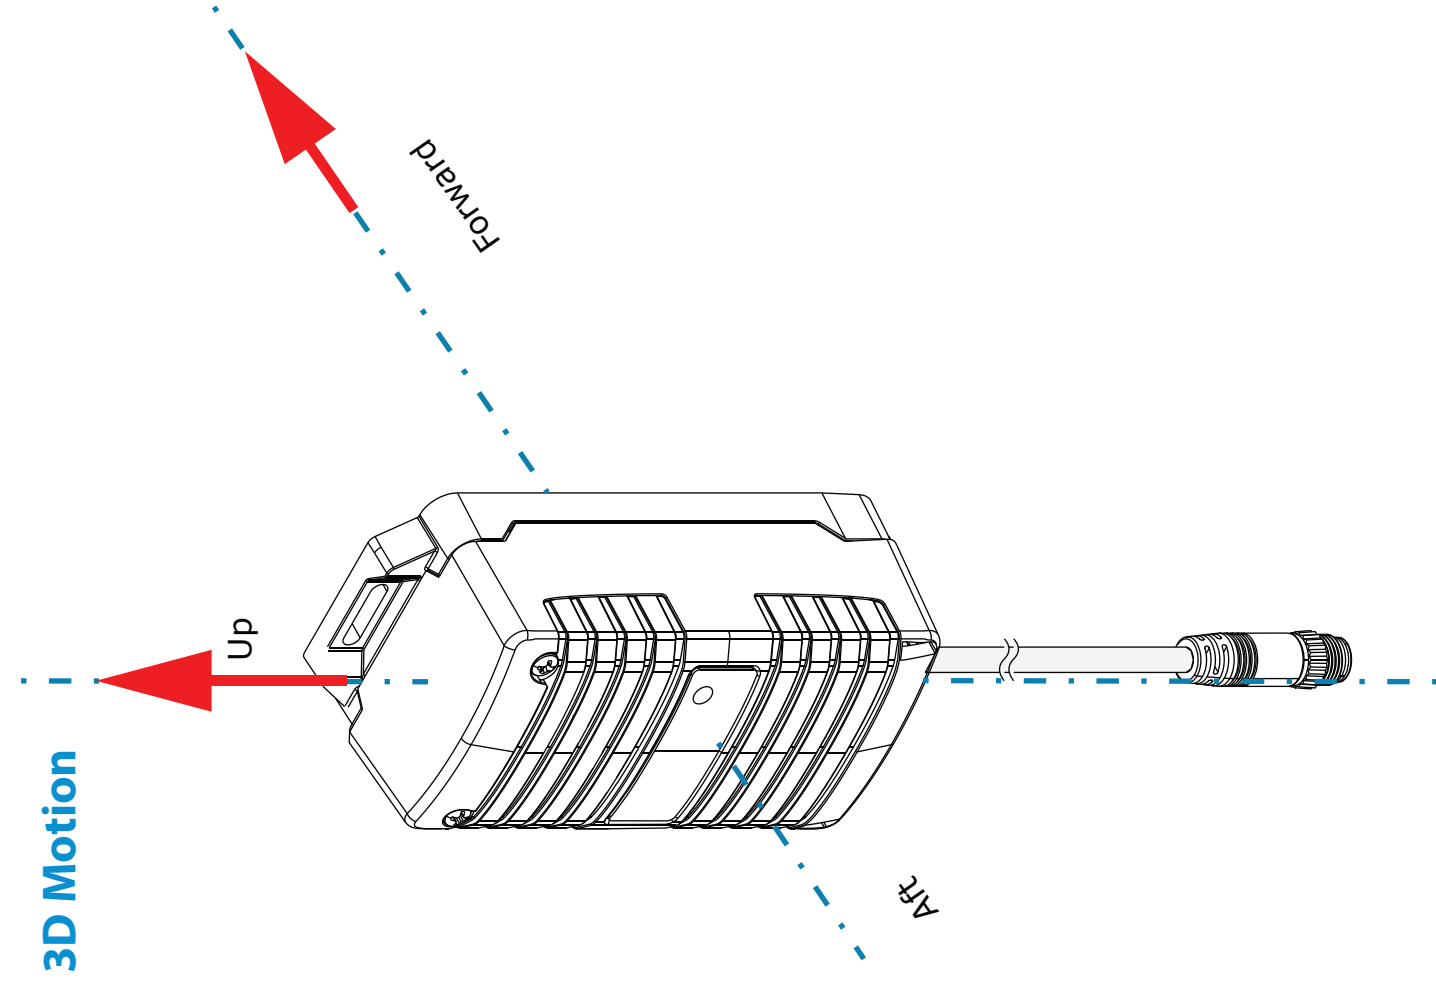

www.bandg.com

For product manuals, technical specifications, certificates and declarations, refer to the product website on:

Wiring

Supplied Parts

B&G

H5000 Barometer Network Alarm 3D Motion Installation Guide

Dimensions

Flush Mount

3D Motion

Mounting Location