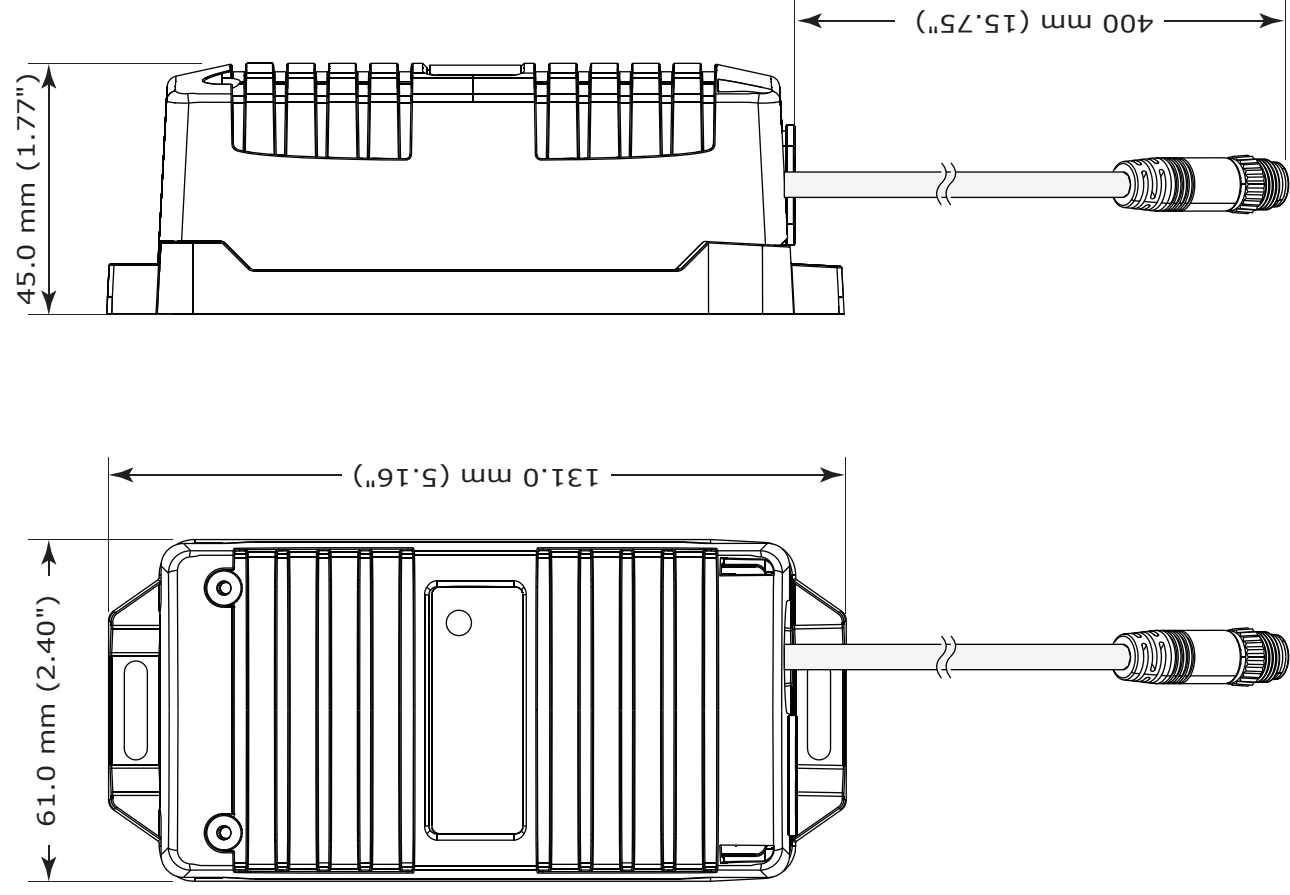

www.bandg.com

For product manuals, technical specifications, certificates and declarations, refer to the product website on:

Wiring

Supplied Parts

B&G

H5000 Barometer Network Alarm 3D Motion Installation Guide

Dimensions

Flush Mount

3D Motion

Mounting Location