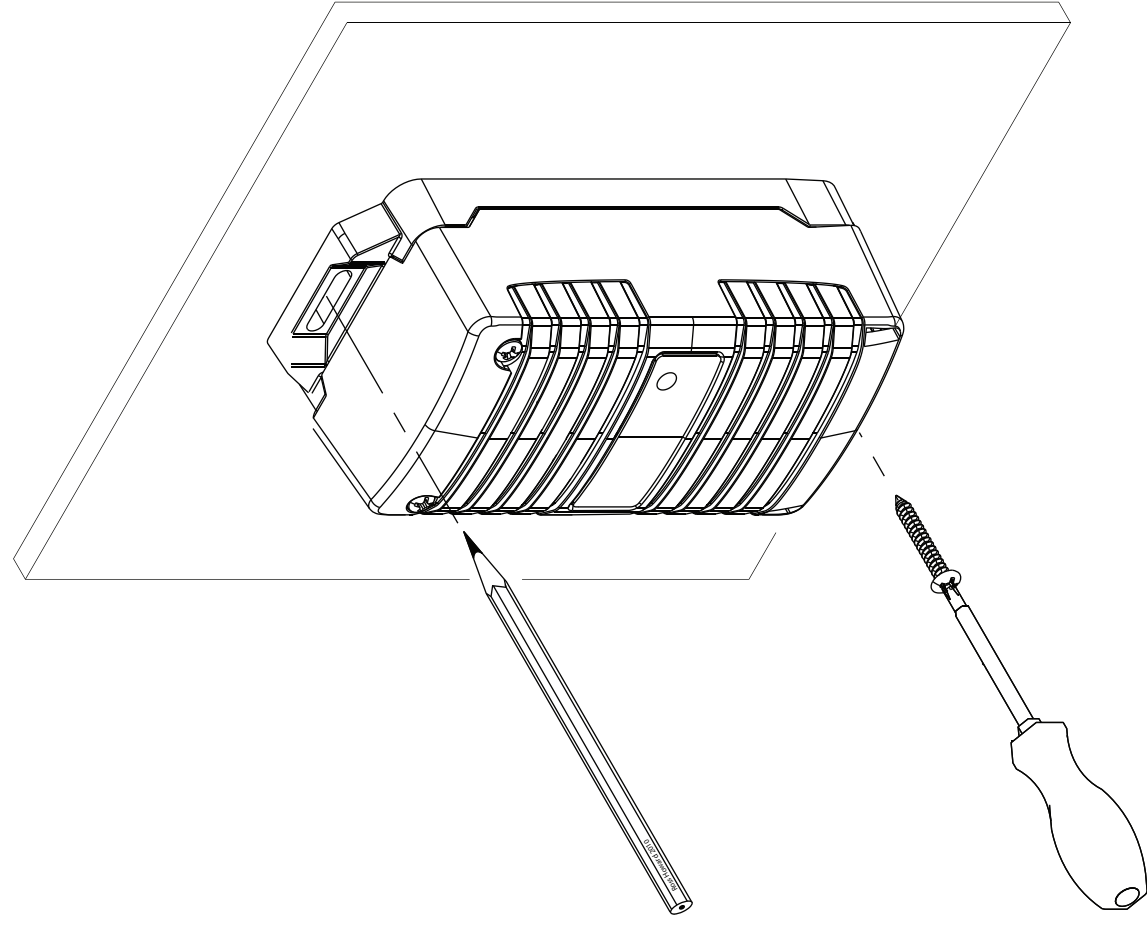

www.bandg.com

For product manuals, technical specifications, certificates and declarations, refer to the product website on:

Wiring

Supplied Parts

B&G

H5000 Barometer Network Alarm 3D Motion Installation Guide

Dimensions

Flush Mount

3D Motion

Mounting Location